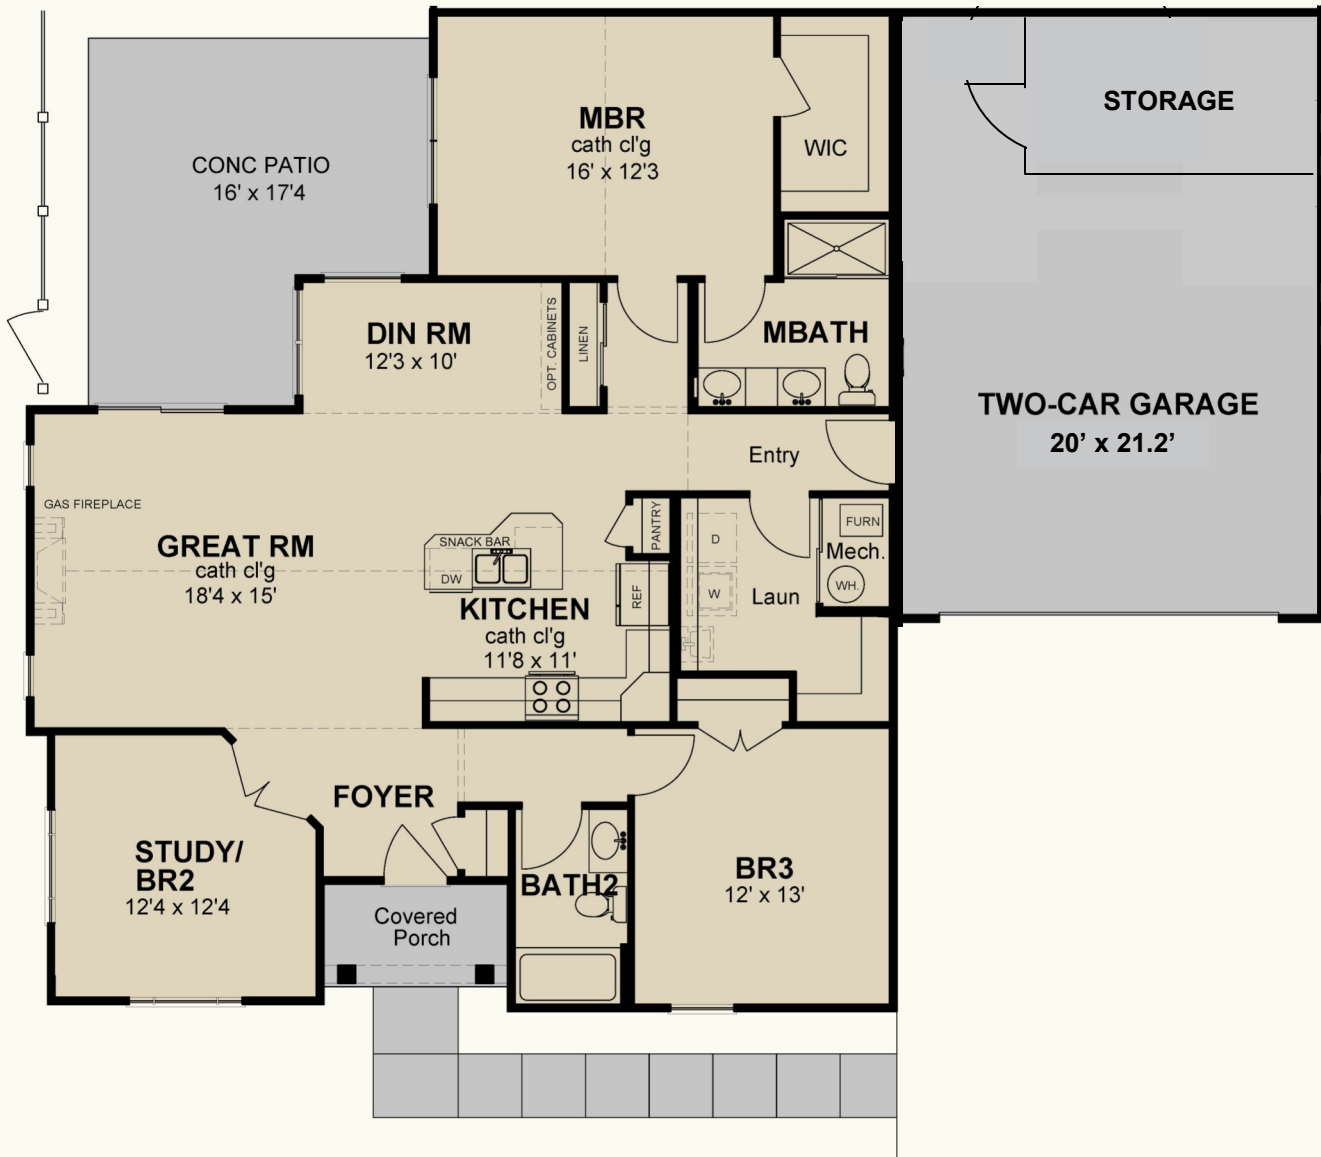

EASTHAMPTON
VILLASATEASTHAMPTON.COM

Square Footage: 1,547

COLONNADE

FLOOR PLANS SHOWN WITH OPTIONAL FEATURES.
ROOM SIZES ARE FOR DISCUSSION PURPOSES ONLY. ACTUAL SIZES MAY VARY.