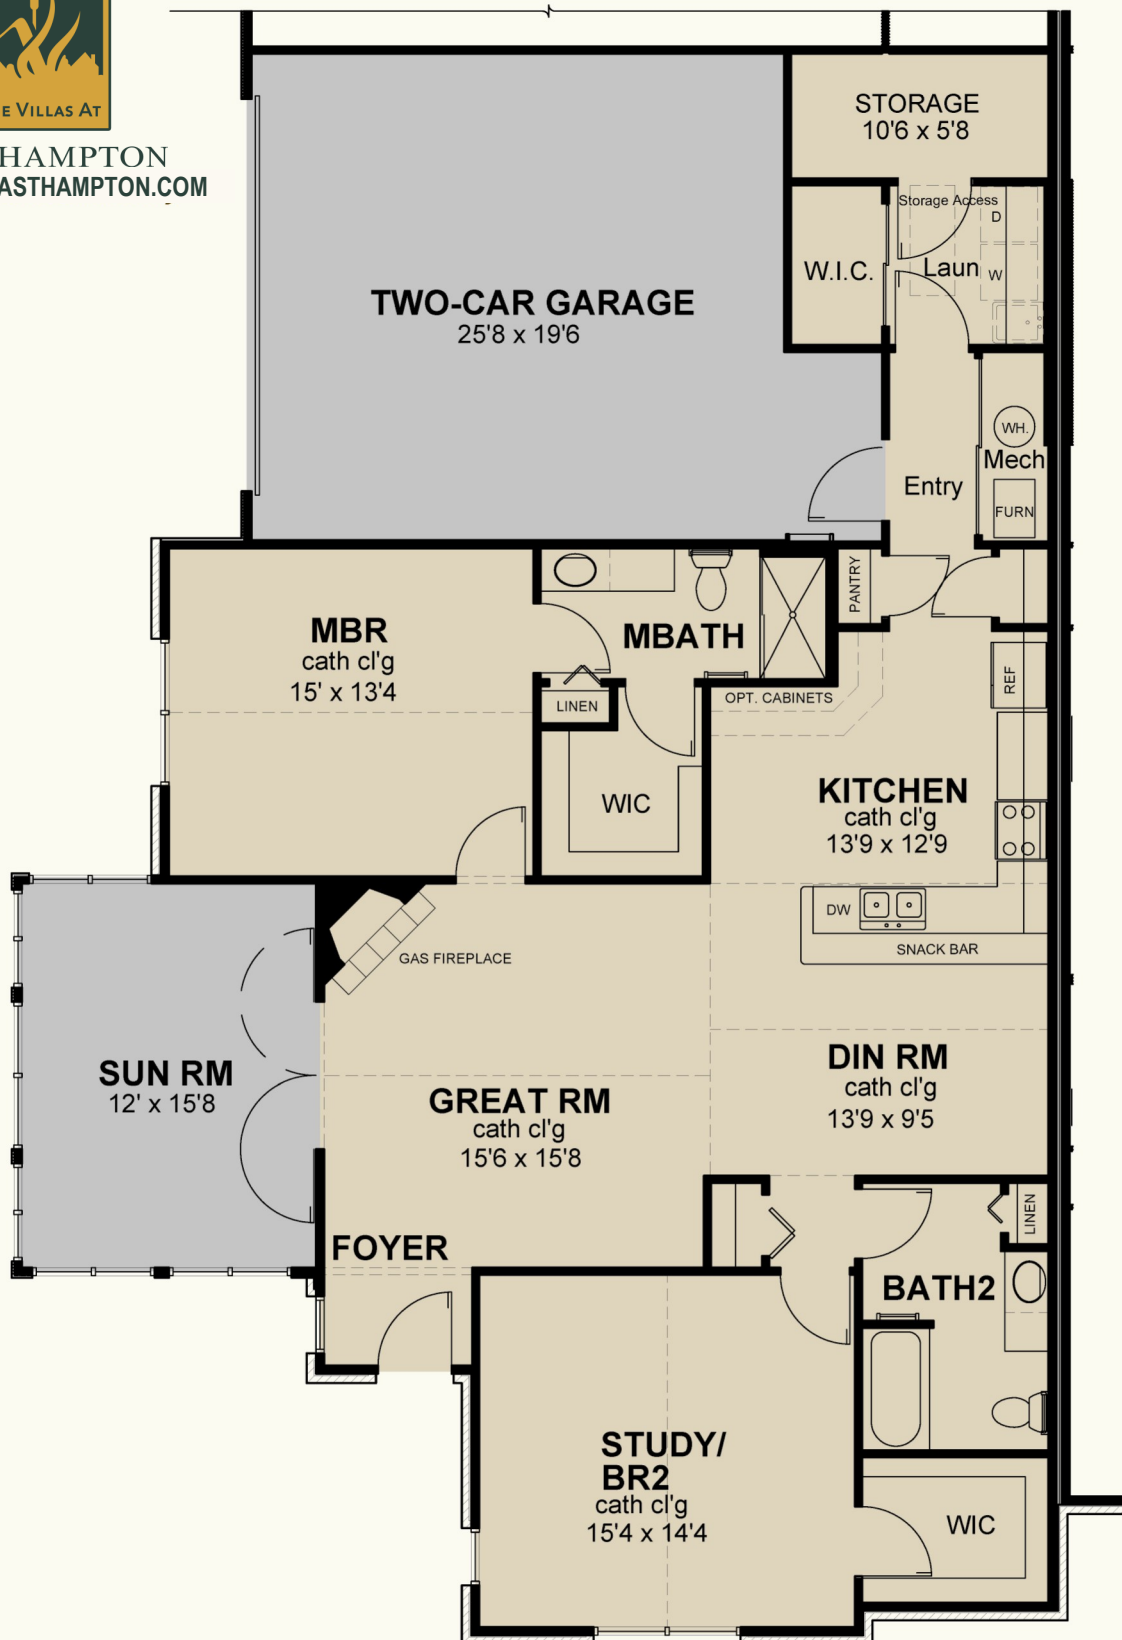

EASTHAMPTON
VILLASATEASTHAMPTON.COM

Square Footage: 1,750

ABBNEY

FLOOR PLANS SHOWN WITH OPTIONAL FEATURES.

ROOM SIZES ARE FOR DISCUSSION PURPOSES ONLY. ACTUAL SIZES MAY VARY.