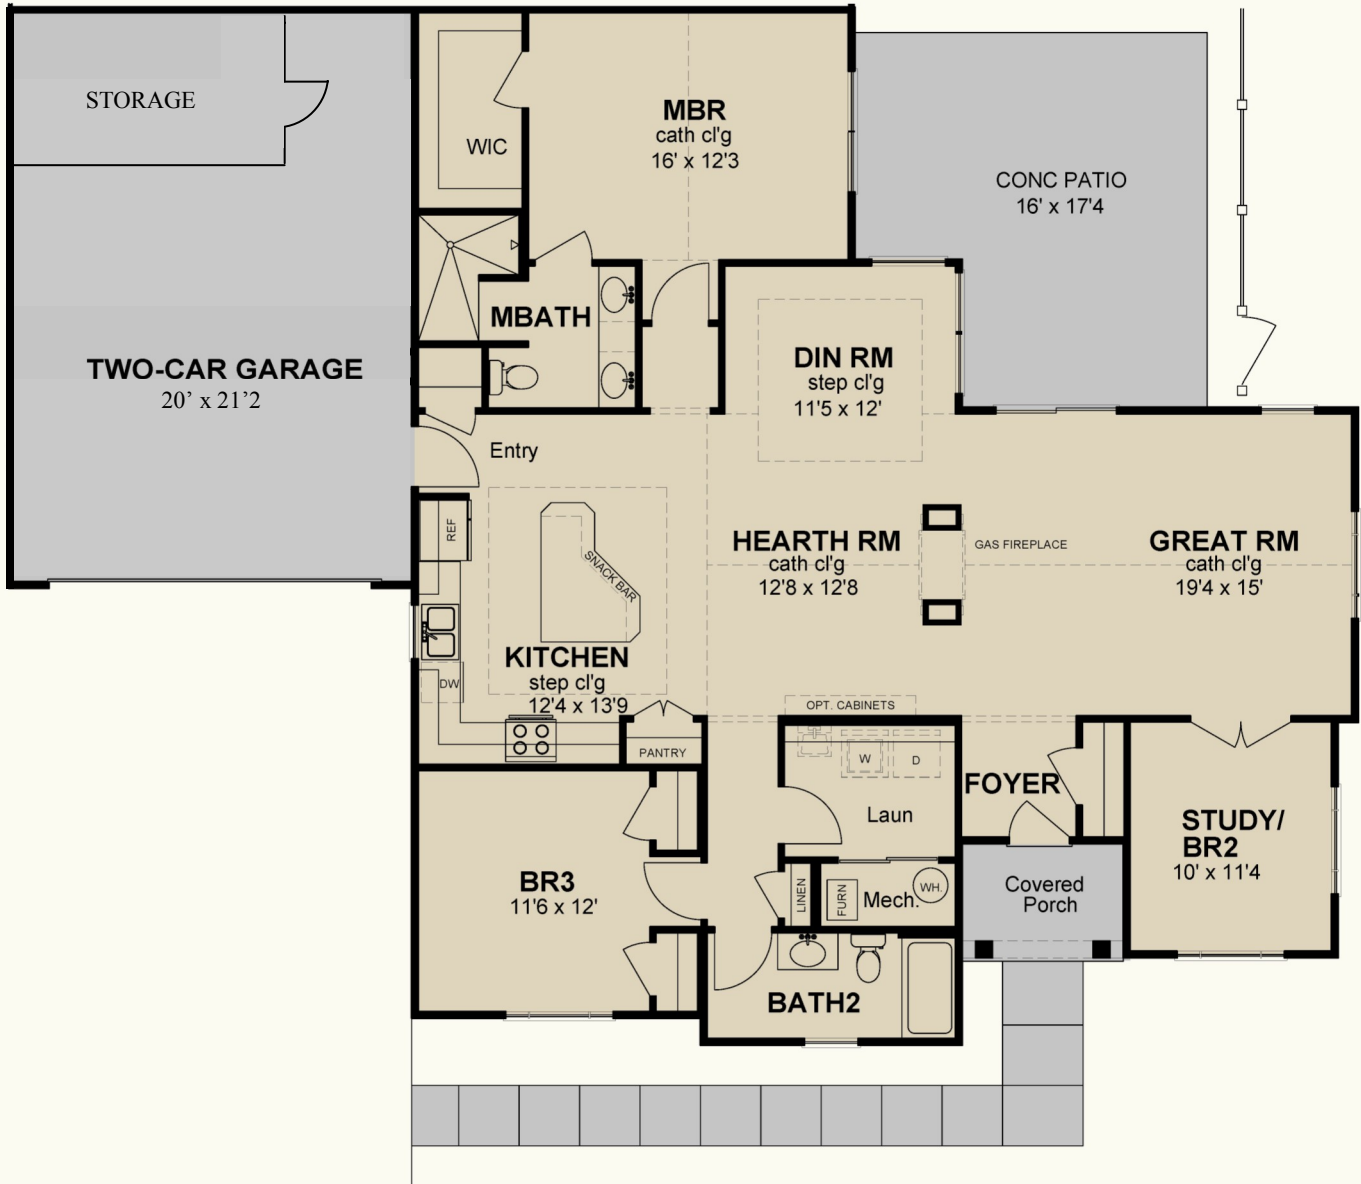

EASTHAMPTON  
VILLASATEASTHAMPTON.COM

Square Footage: 1,806

# DUCAL

FLOOR PLANS SHOWN WITH OPTIONAL FEATURES.  
ROOM SIZES ARE FOR DISCUSSION PURPOSES ONLY. ACTUAL SIZES MAY VARY.