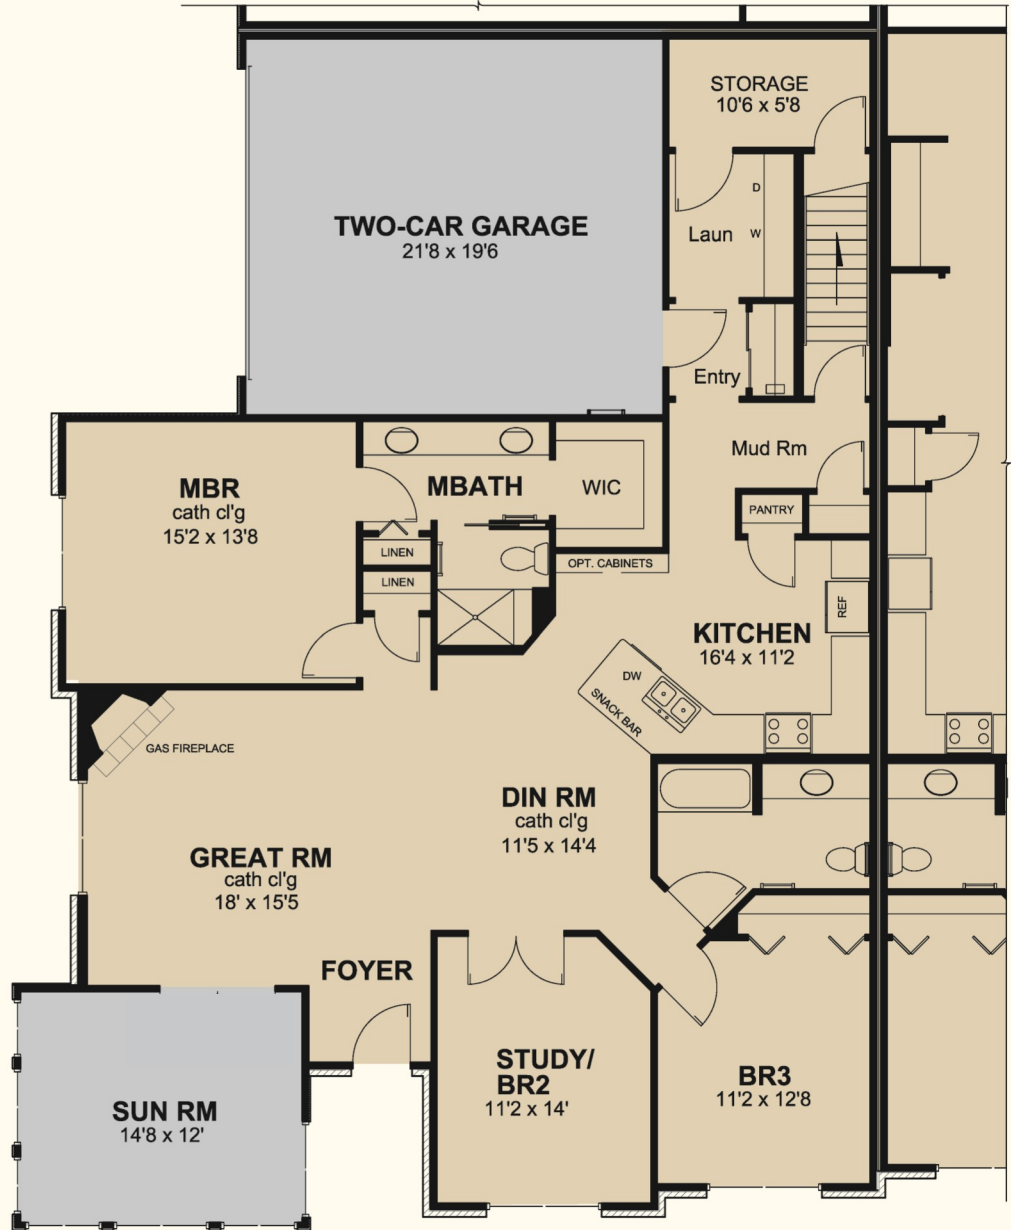

EASTHAMPTON
VILLASATEASTHAMPTON.COM

First Floor Square
Footage 1,947

CANTERBURY II

FLOOR PLANS SHOWN WITH OPTIONAL FEATURES.

ROOM SIZES ARE FOR DISCUSSION PURPOSES ONLY. ACTUAL SIZES MAY VARY.