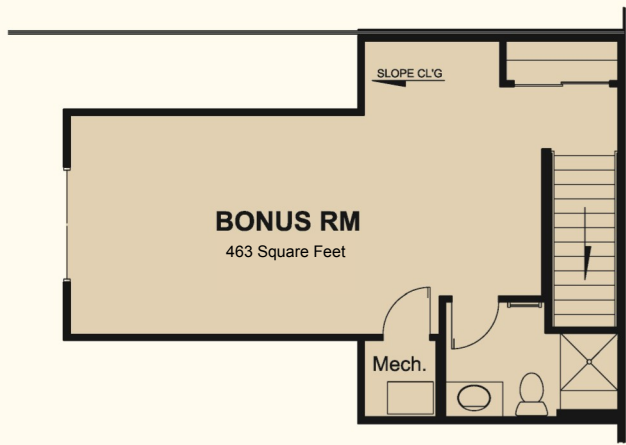

EASTHAMPTON
VILLASATEASTHAMPTON.COM

First Floor Square
Footage 1,947

CANTERBURY II

FLOOR PLANS SHOWN WITH OPTIONAL FEATURES.

ROOM SIZES ARE FOR DISCUSSION PURPOSES ONLY. ACTUAL SIZES MAY VARY.