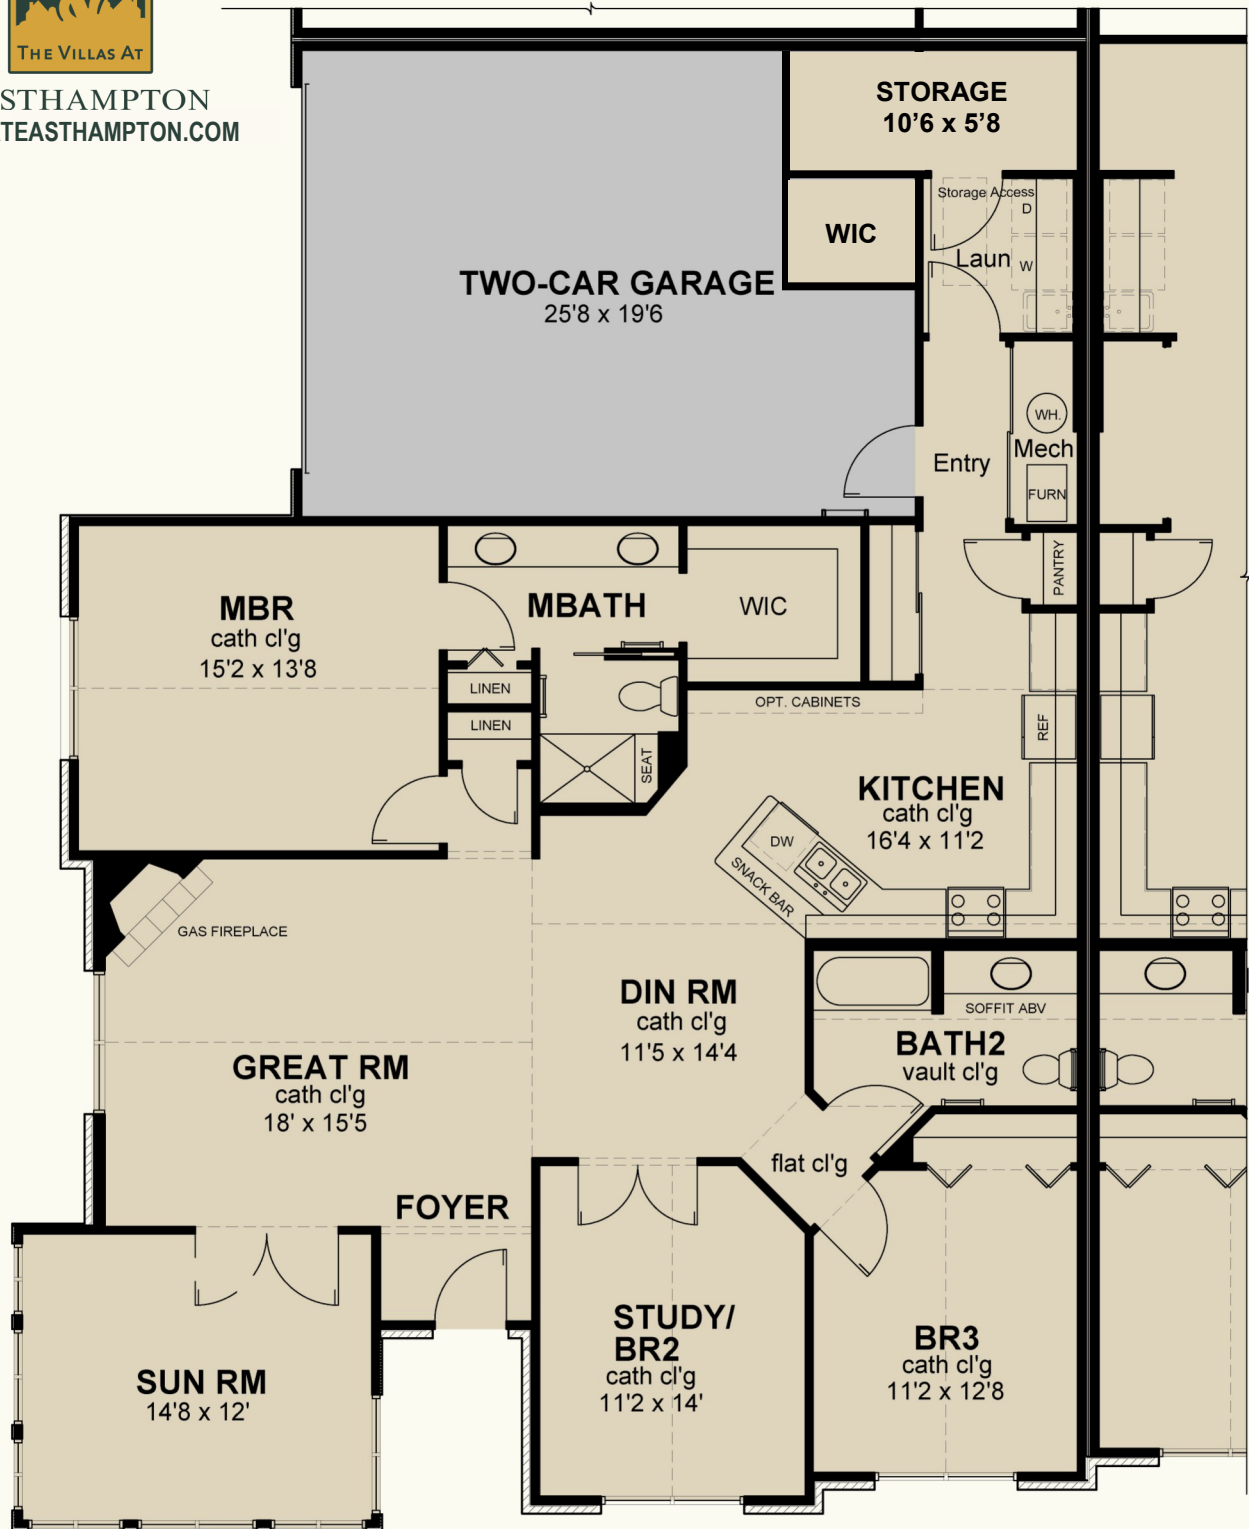

EASTHAMPTON  
VILLASATEASTHAMPTON.COM

Square Footage: 1,915

# CANTERBURY I

FLOOR PLANS SHOWN WITH OPTIONAL FEATURES.

ROOM SIZES ARE FOR DISCUSSION PURPOSES ONLY. ACTUAL SIZES MAY VARY.