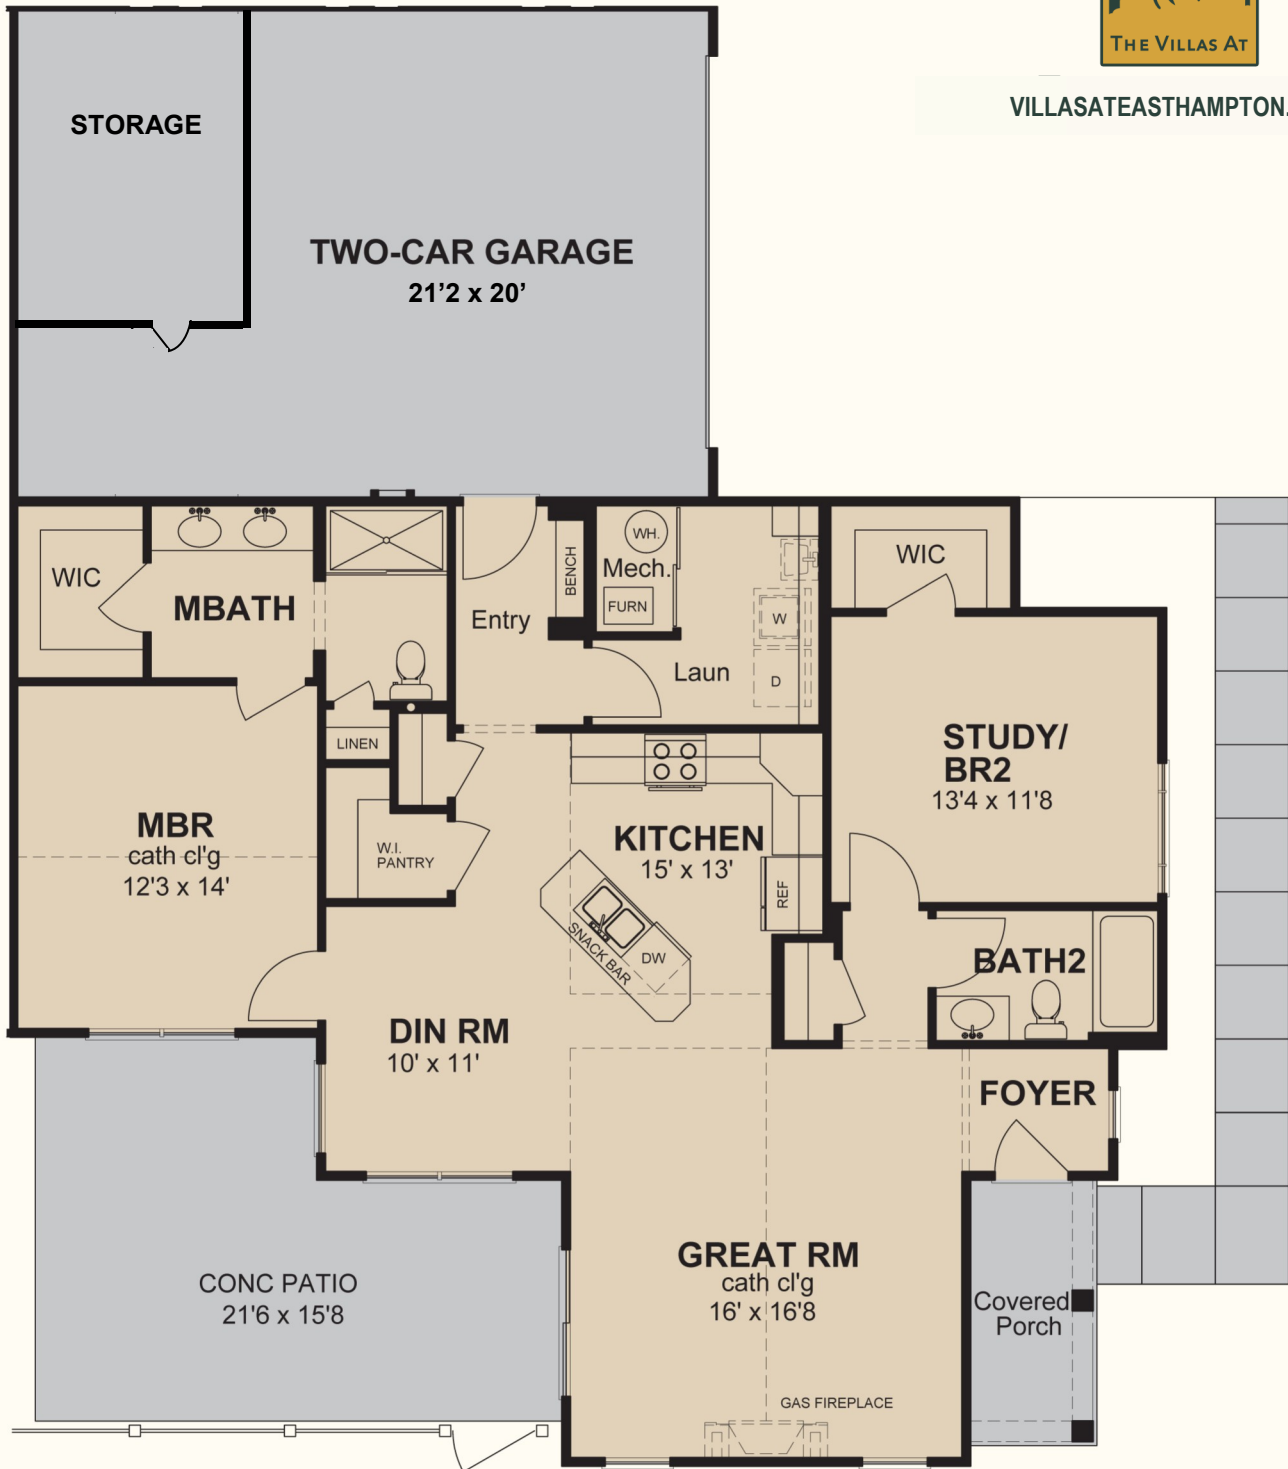

VILLASATEASTHAMPTON.COM

Square Footage: 1,399

BRAMANTE

FLOOR PLANS SHOWN WITH OPTIONAL FEATURES.

ROOM SIZES ARE FOR DISCUSSION PURPOSES ONLY. ACTUAL SIZES MAY VARY.